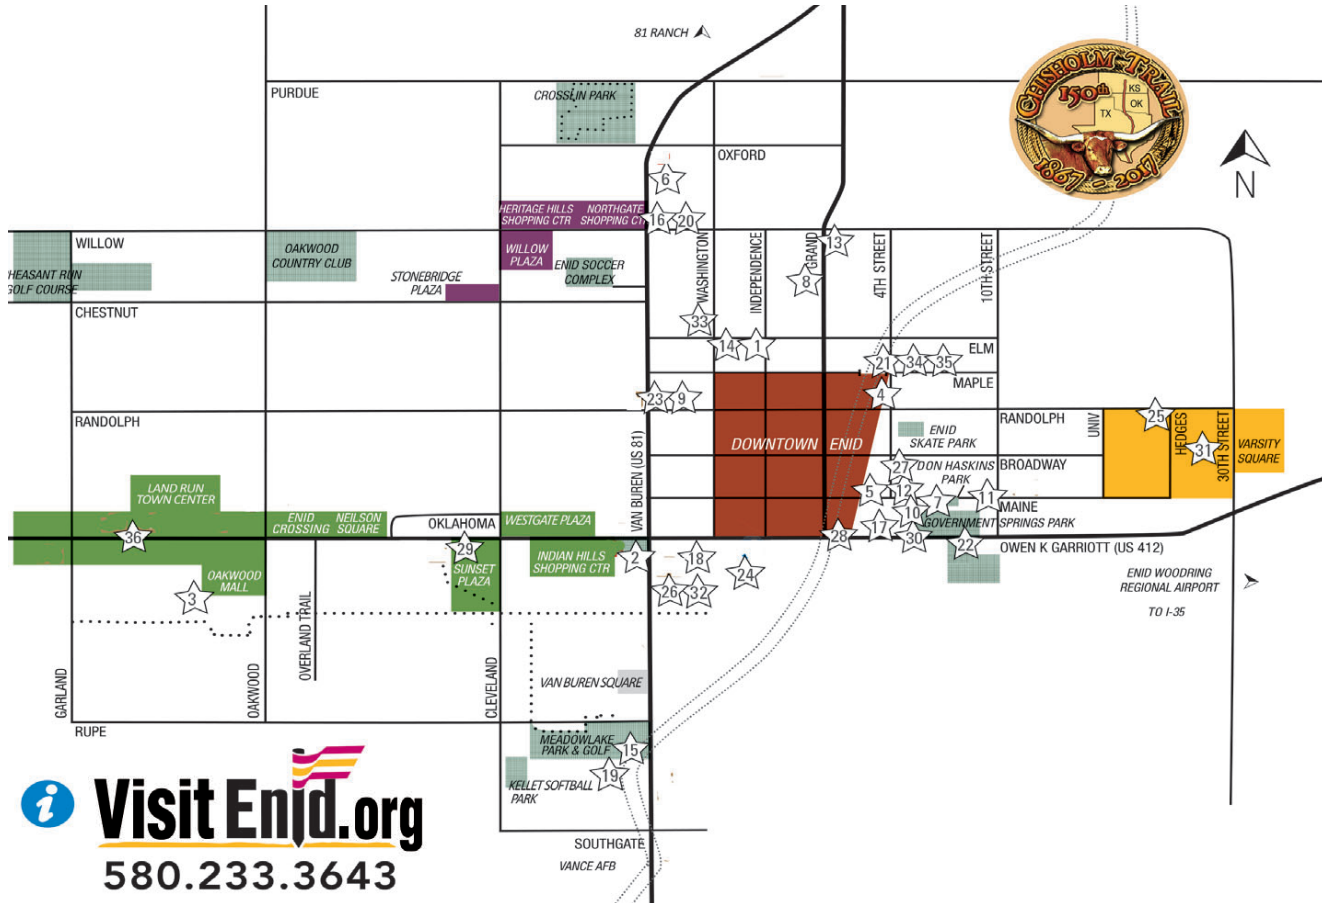

☆ PUBLIC ART THROUGHOUT ENID

- 1 - 80s Pop Culture
- 2 - Centennial Clock
- 3 - Cowboys & Indians, Trains & Plains
- 4 - David's Doodles
- 5 - East Maine Bridge
- 6 - E.N. Puckett Memorial
- 7 - Feeding our Neighbors
- 8 - Flanders Flowers
- 9 - Girl of Peace
- 10 - Giving Thanks
- 11 - Holding the Claim
- 12 - Indian Blanket Flower Mural
- 13 - Jeans n Roses
- 14 - Jim Morrison
- 15 - Kiwanis Train Station
- 16 - Legends
- 17 - Mandala Colorwheel
- 18 - Martin Luther King Relief
- 19 - Meadowlake Train Tunnel
- 20 - New Day on the Old Trail
- 21 - Oklahoma Phoenix
- 22 - On the Chisholm Trail
- 23 - Play Takes Flight
- 24 - Prairie Thunder
- 25 - Spheres
- 26 - Spring
- 27 - Spinning Wheel
- 28 - Sunset Postcard
- 29 - Thank You Lord
- 30 - The Homesteaders
- 31 - The Ranger
- 32 - Vision Seeker
- 33 - Watermelon Boxcar
- 34 - What the Eye Sees
- 35 - Where Your Garden Grows
- 36 - You Can